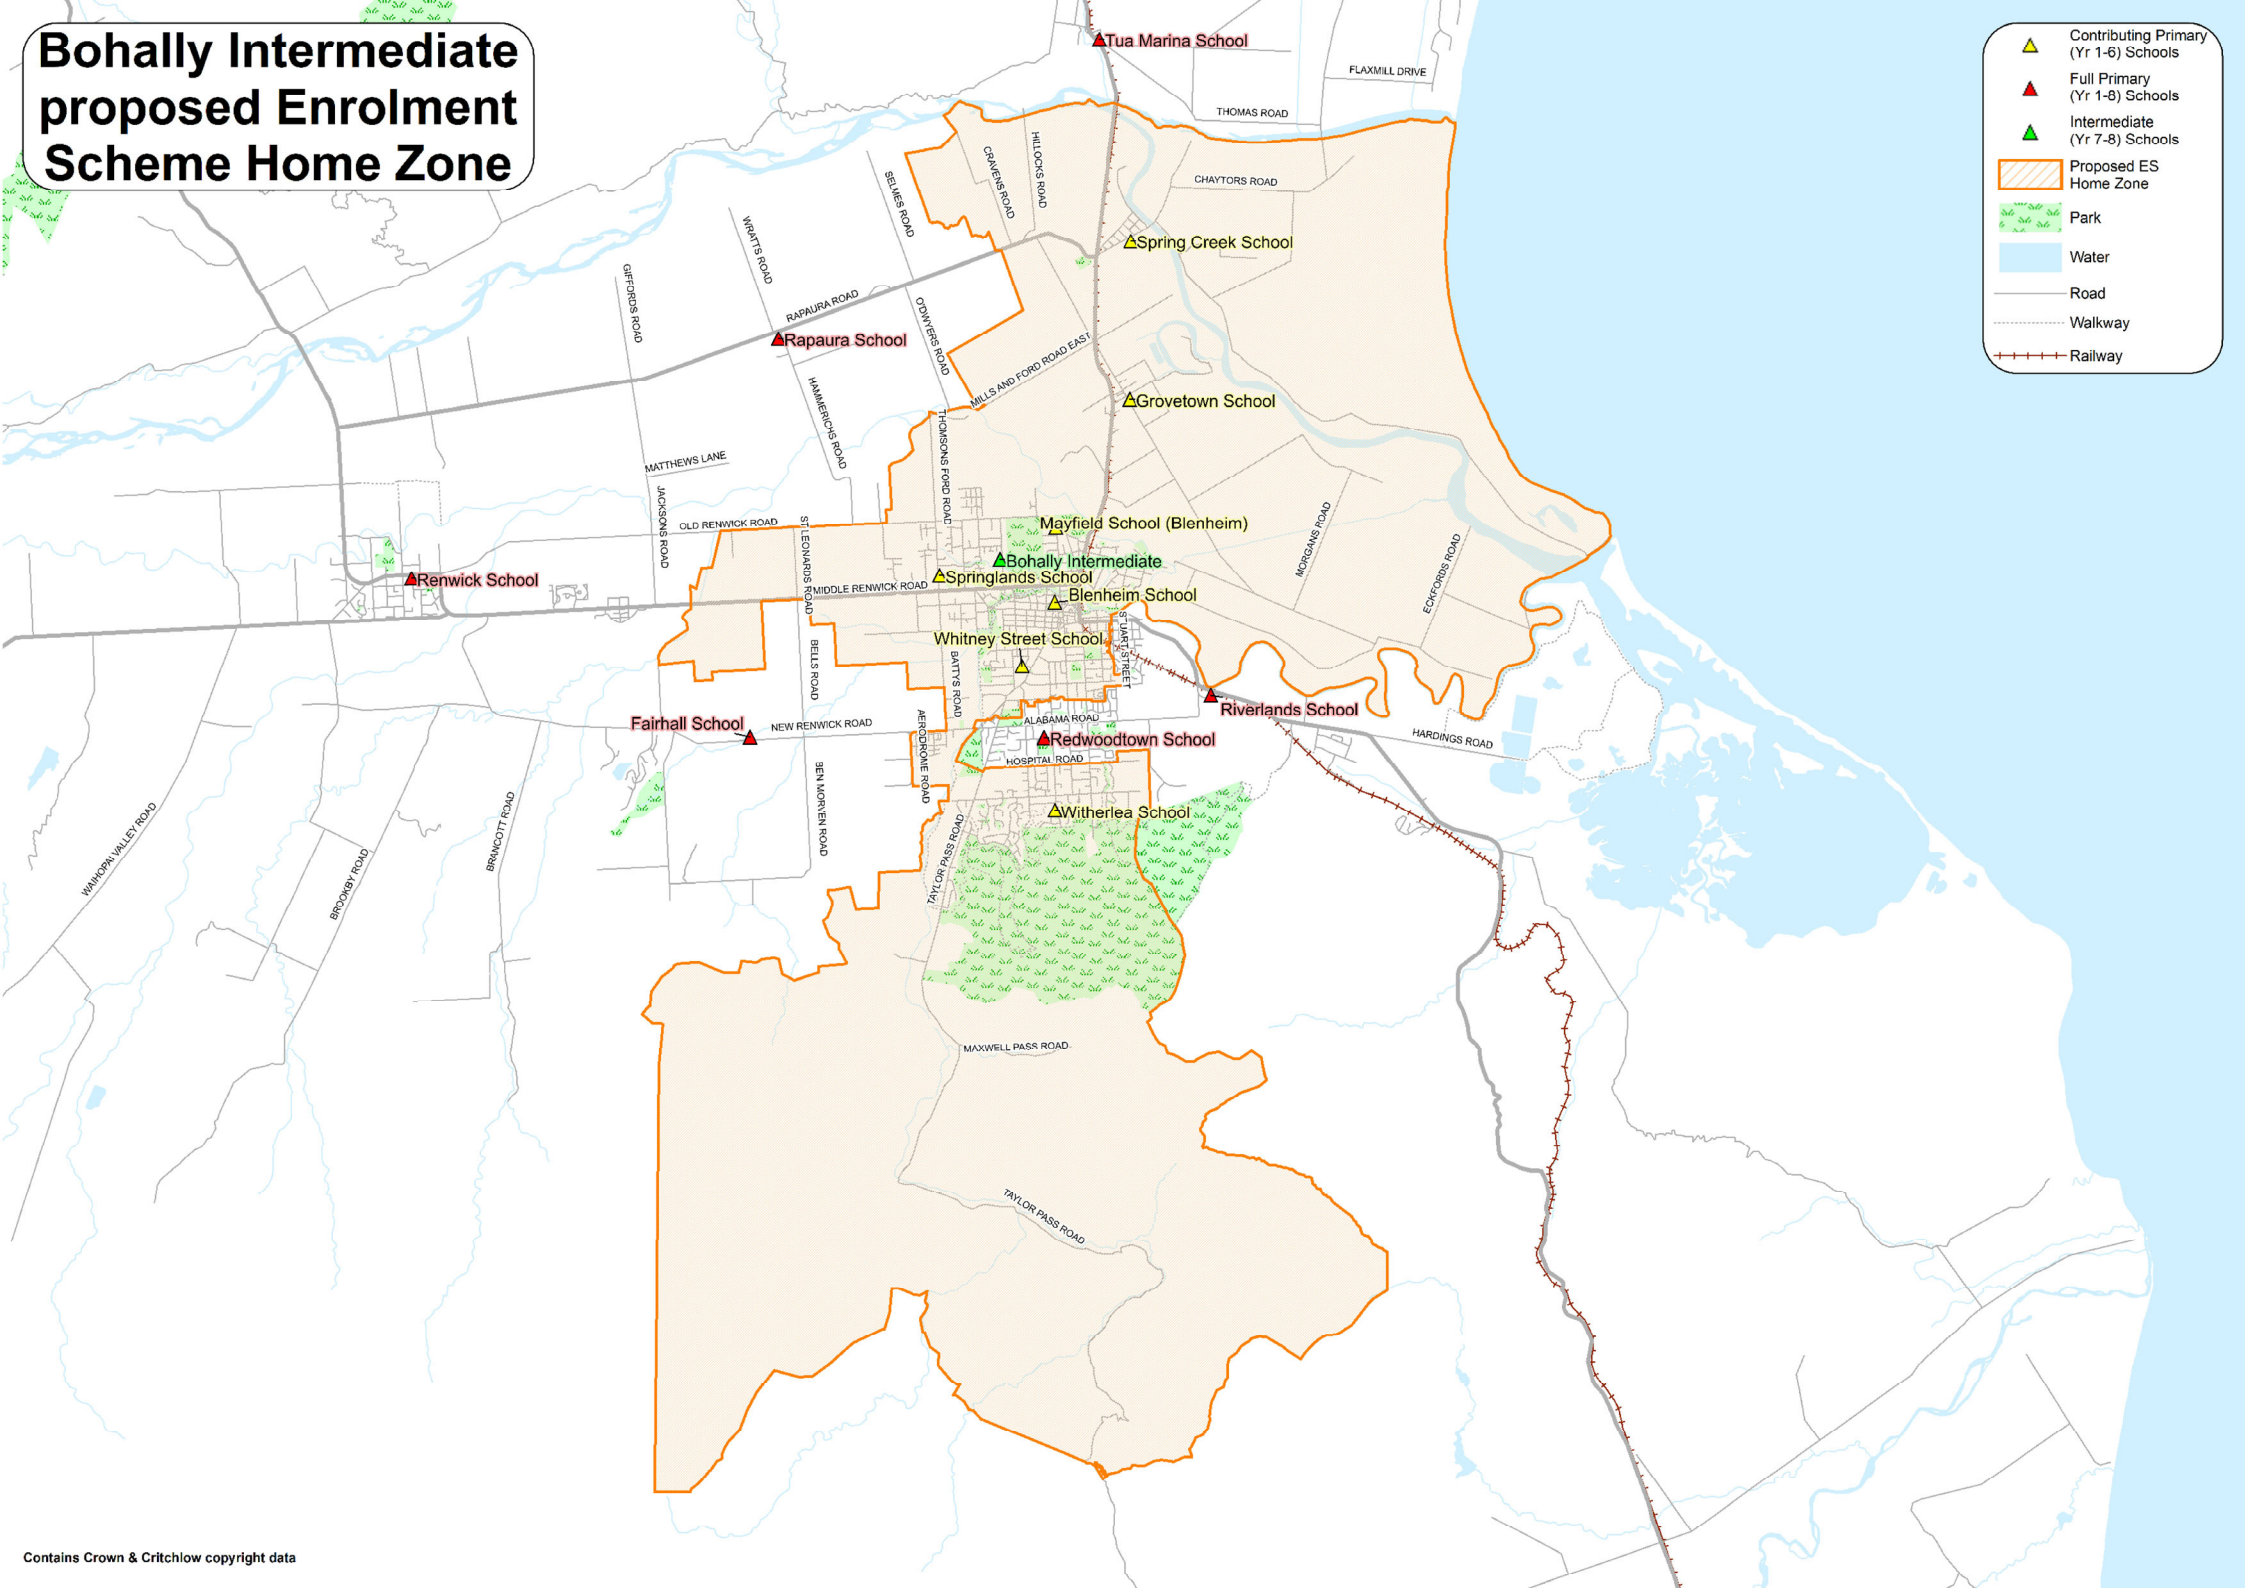

Bohally Intermediate proposed Enrolment Scheme Home Zone

-  Contributing Primary (Yr 1-6) Schools
-  Full Primary (Yr 1-8) Schools
-  Intermediate (Yr 7-8) Schools
-  Proposed ES Home Zone
-  Park
-  Water
-  Road
-  Walkway
-  Railway