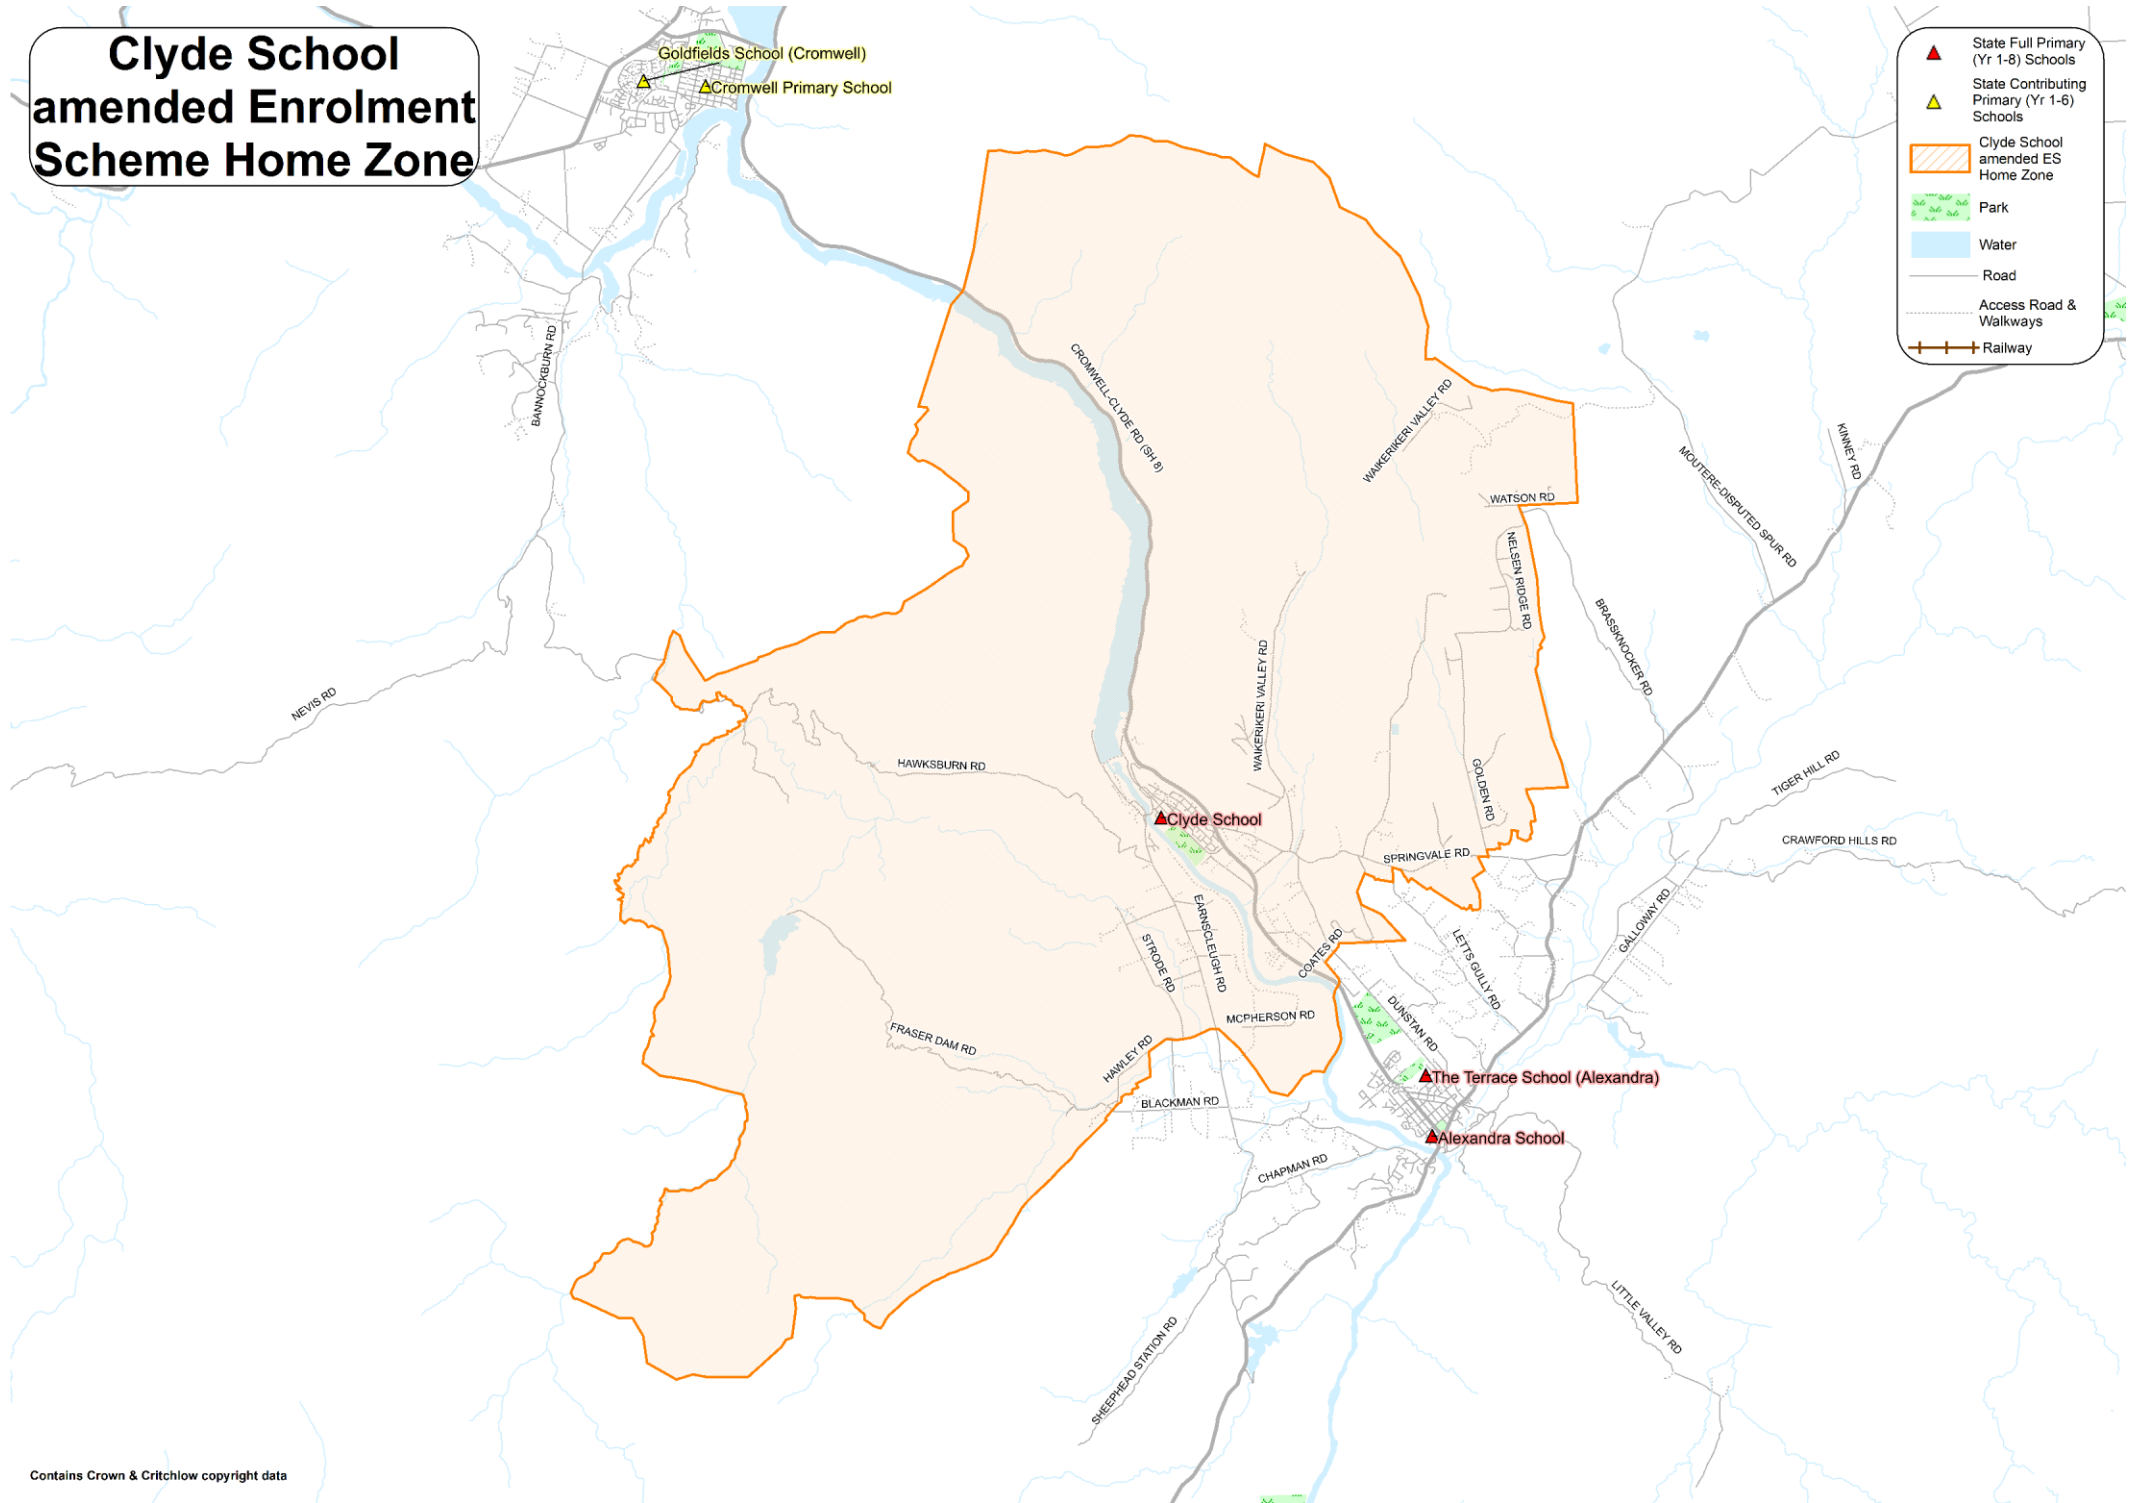

Clyde School amended Enrolment Scheme Home Zone

- ▲ State Full Primary (Yr 1-8) Schools
- ▲ State Contributing Primary (Yr 1-6) Schools
- Clyde School amended ES Home Zone
- Park
- Water
- Road
- Access Road & Walkways
- Railway