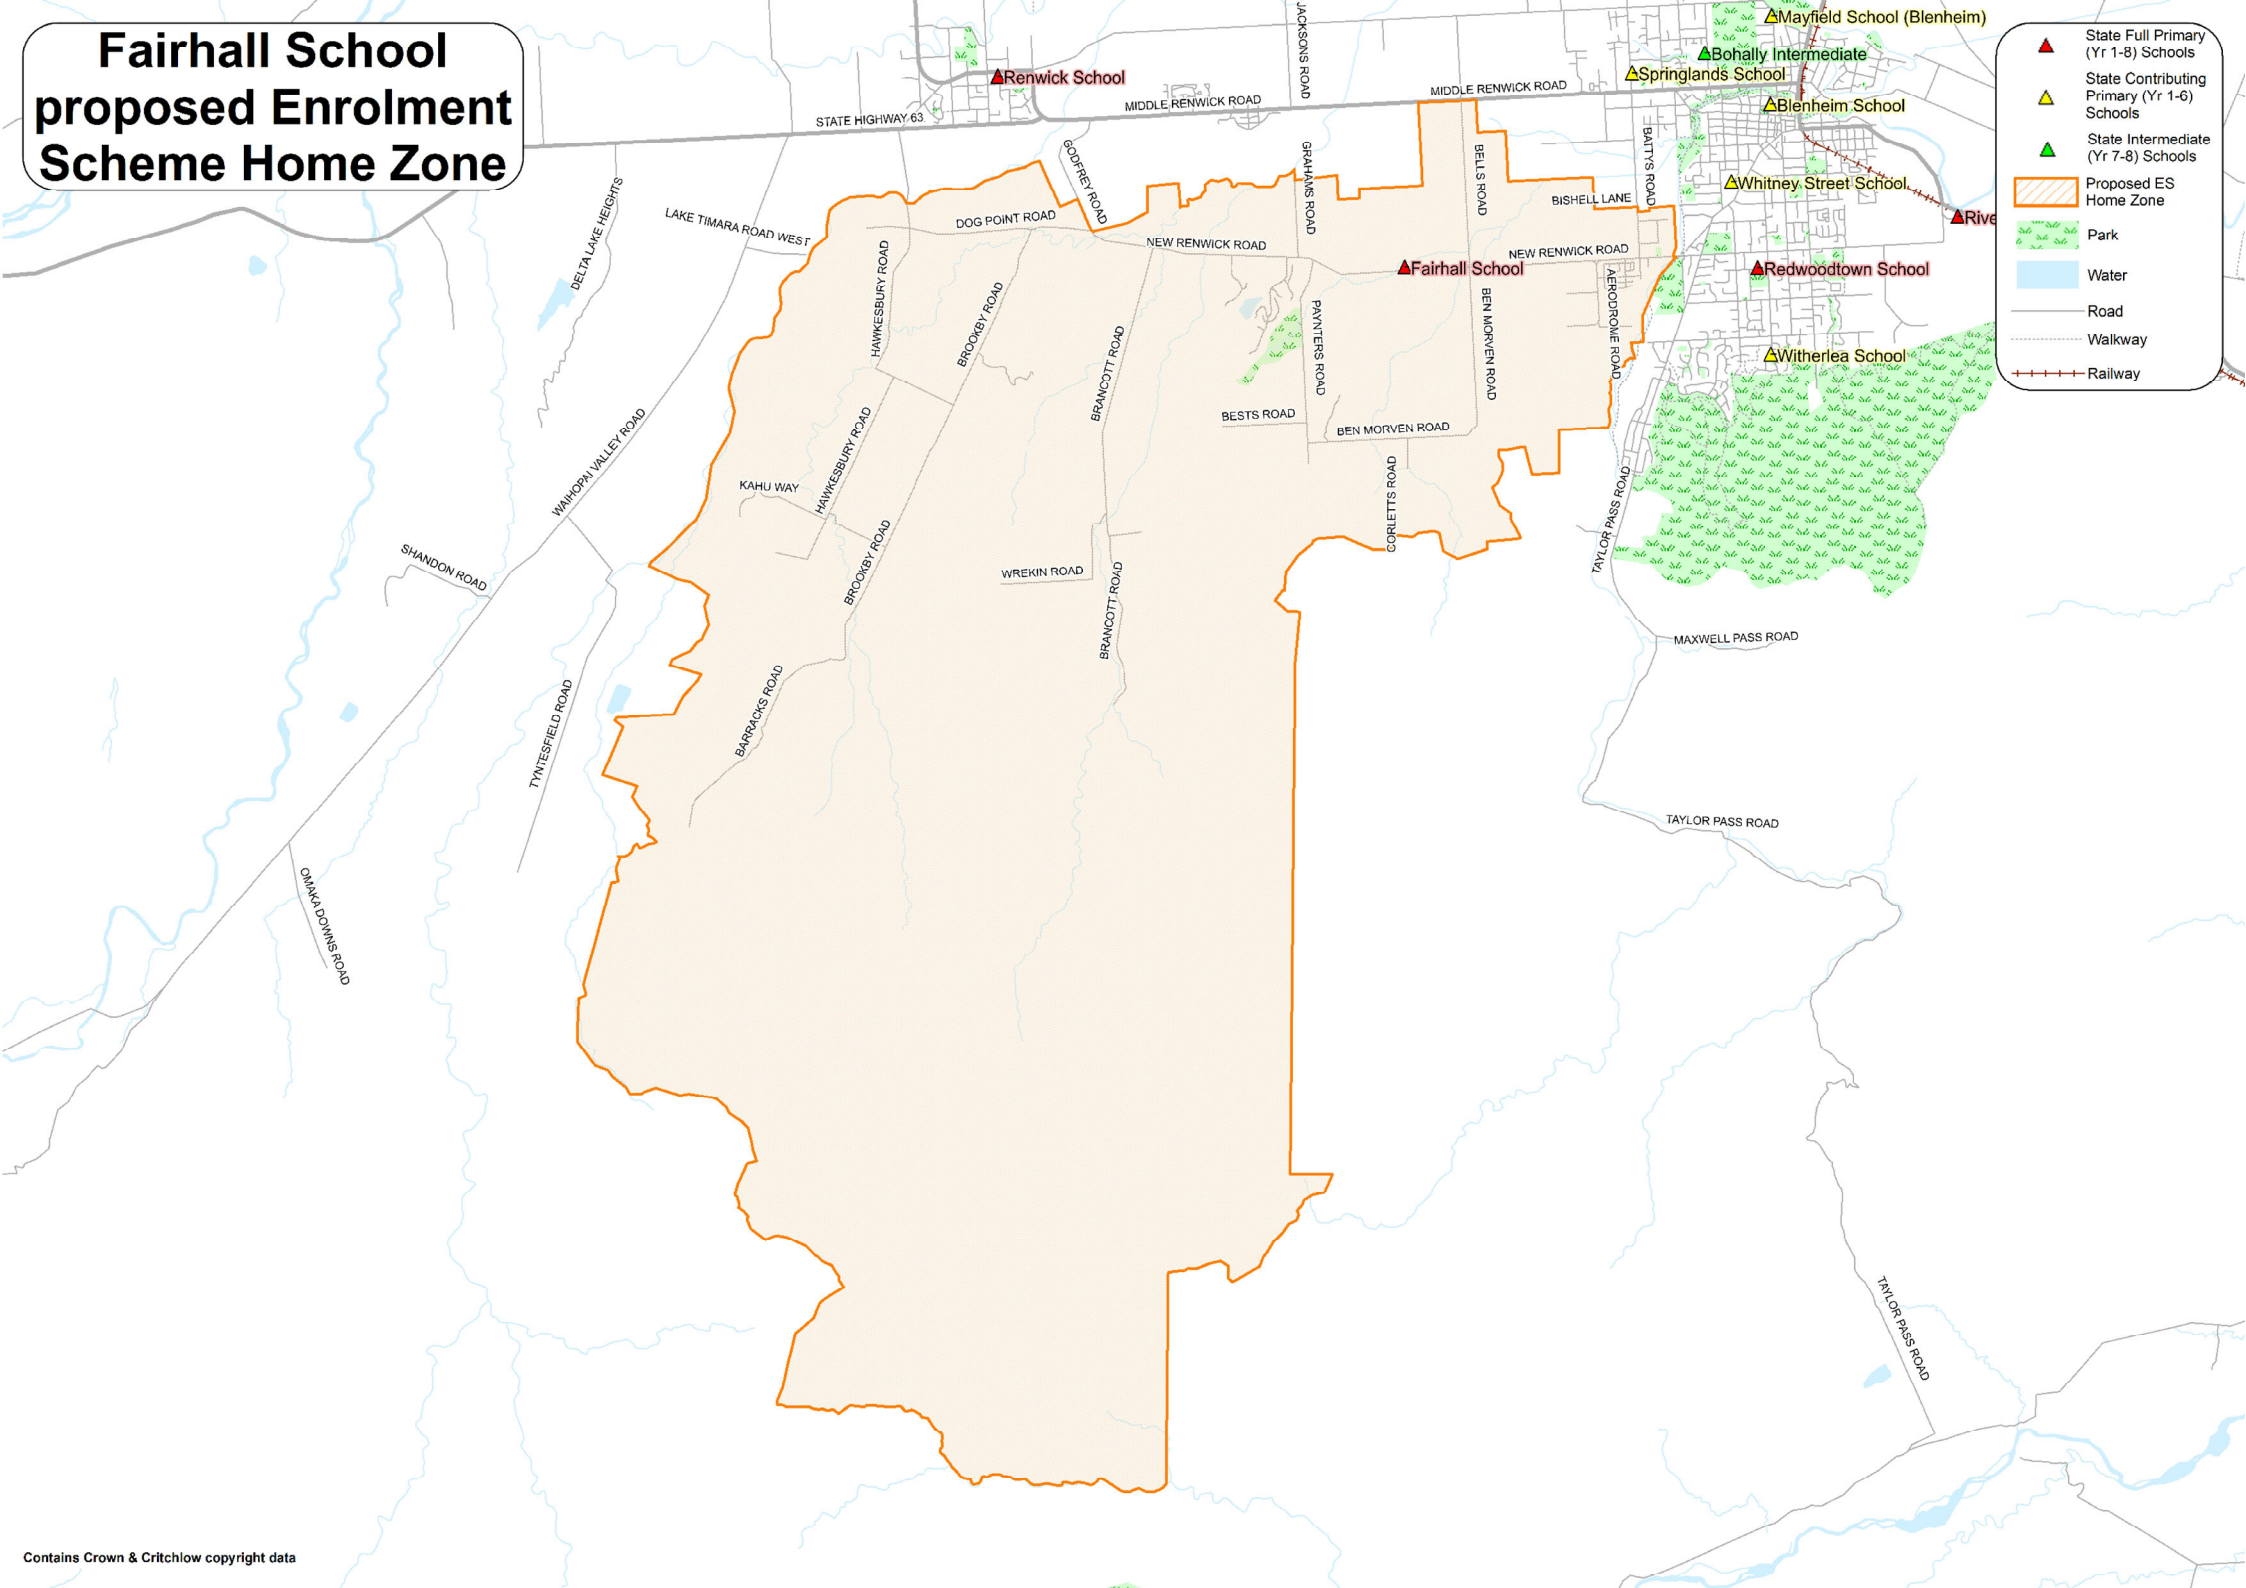

# Fairhall School proposed Enrolment Scheme Home Zone

- ▲ State Full Primary (Yr 1-8) Schools
- ▲ State Contributing Primary (Yr 1-6) Schools
- ▲ State Intermediate (Yr 7-8) Schools
- Proposed ES Home Zone
- Park
- Water
- Road
- Walkway
- Railway