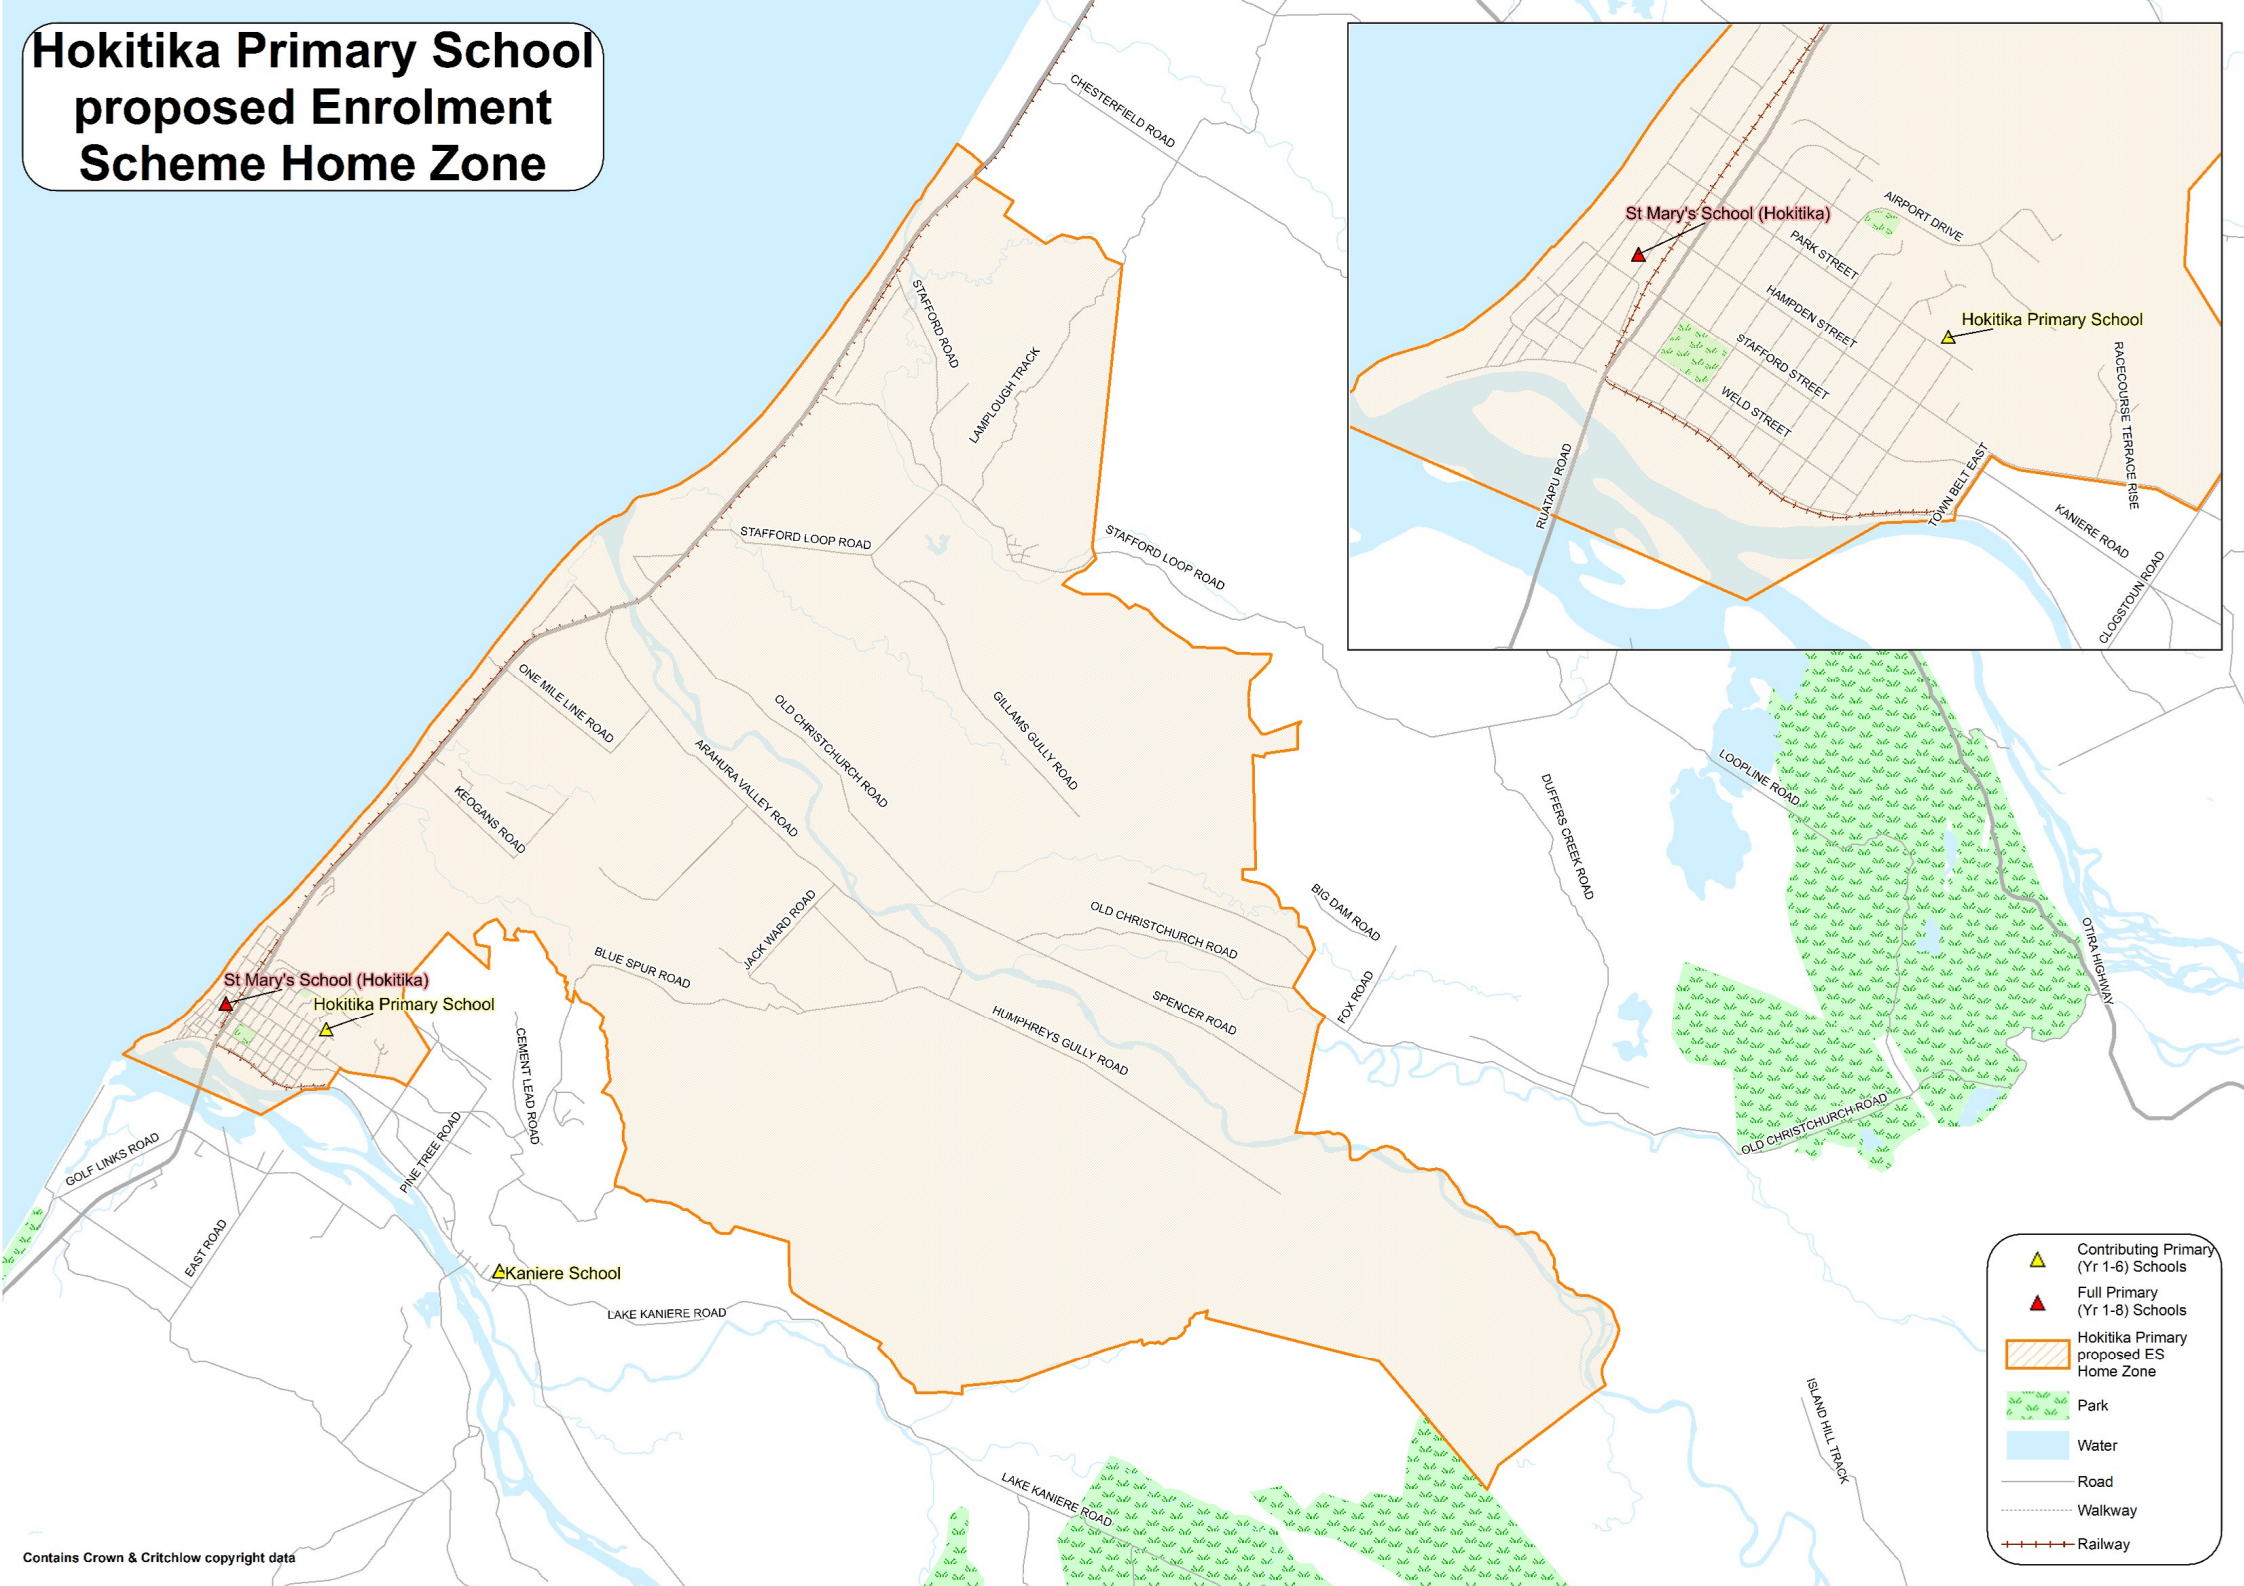

Hokitika Primary School proposed Enrolment Scheme Home Zone

-  Contributing Primary (Yr 1-6) Schools
-  Full Primary (Yr 1-8) Schools
-  Hokitika Primary proposed ES Home Zone
-  Park
-  Water
-  Road
-  Walkway
-  Railway