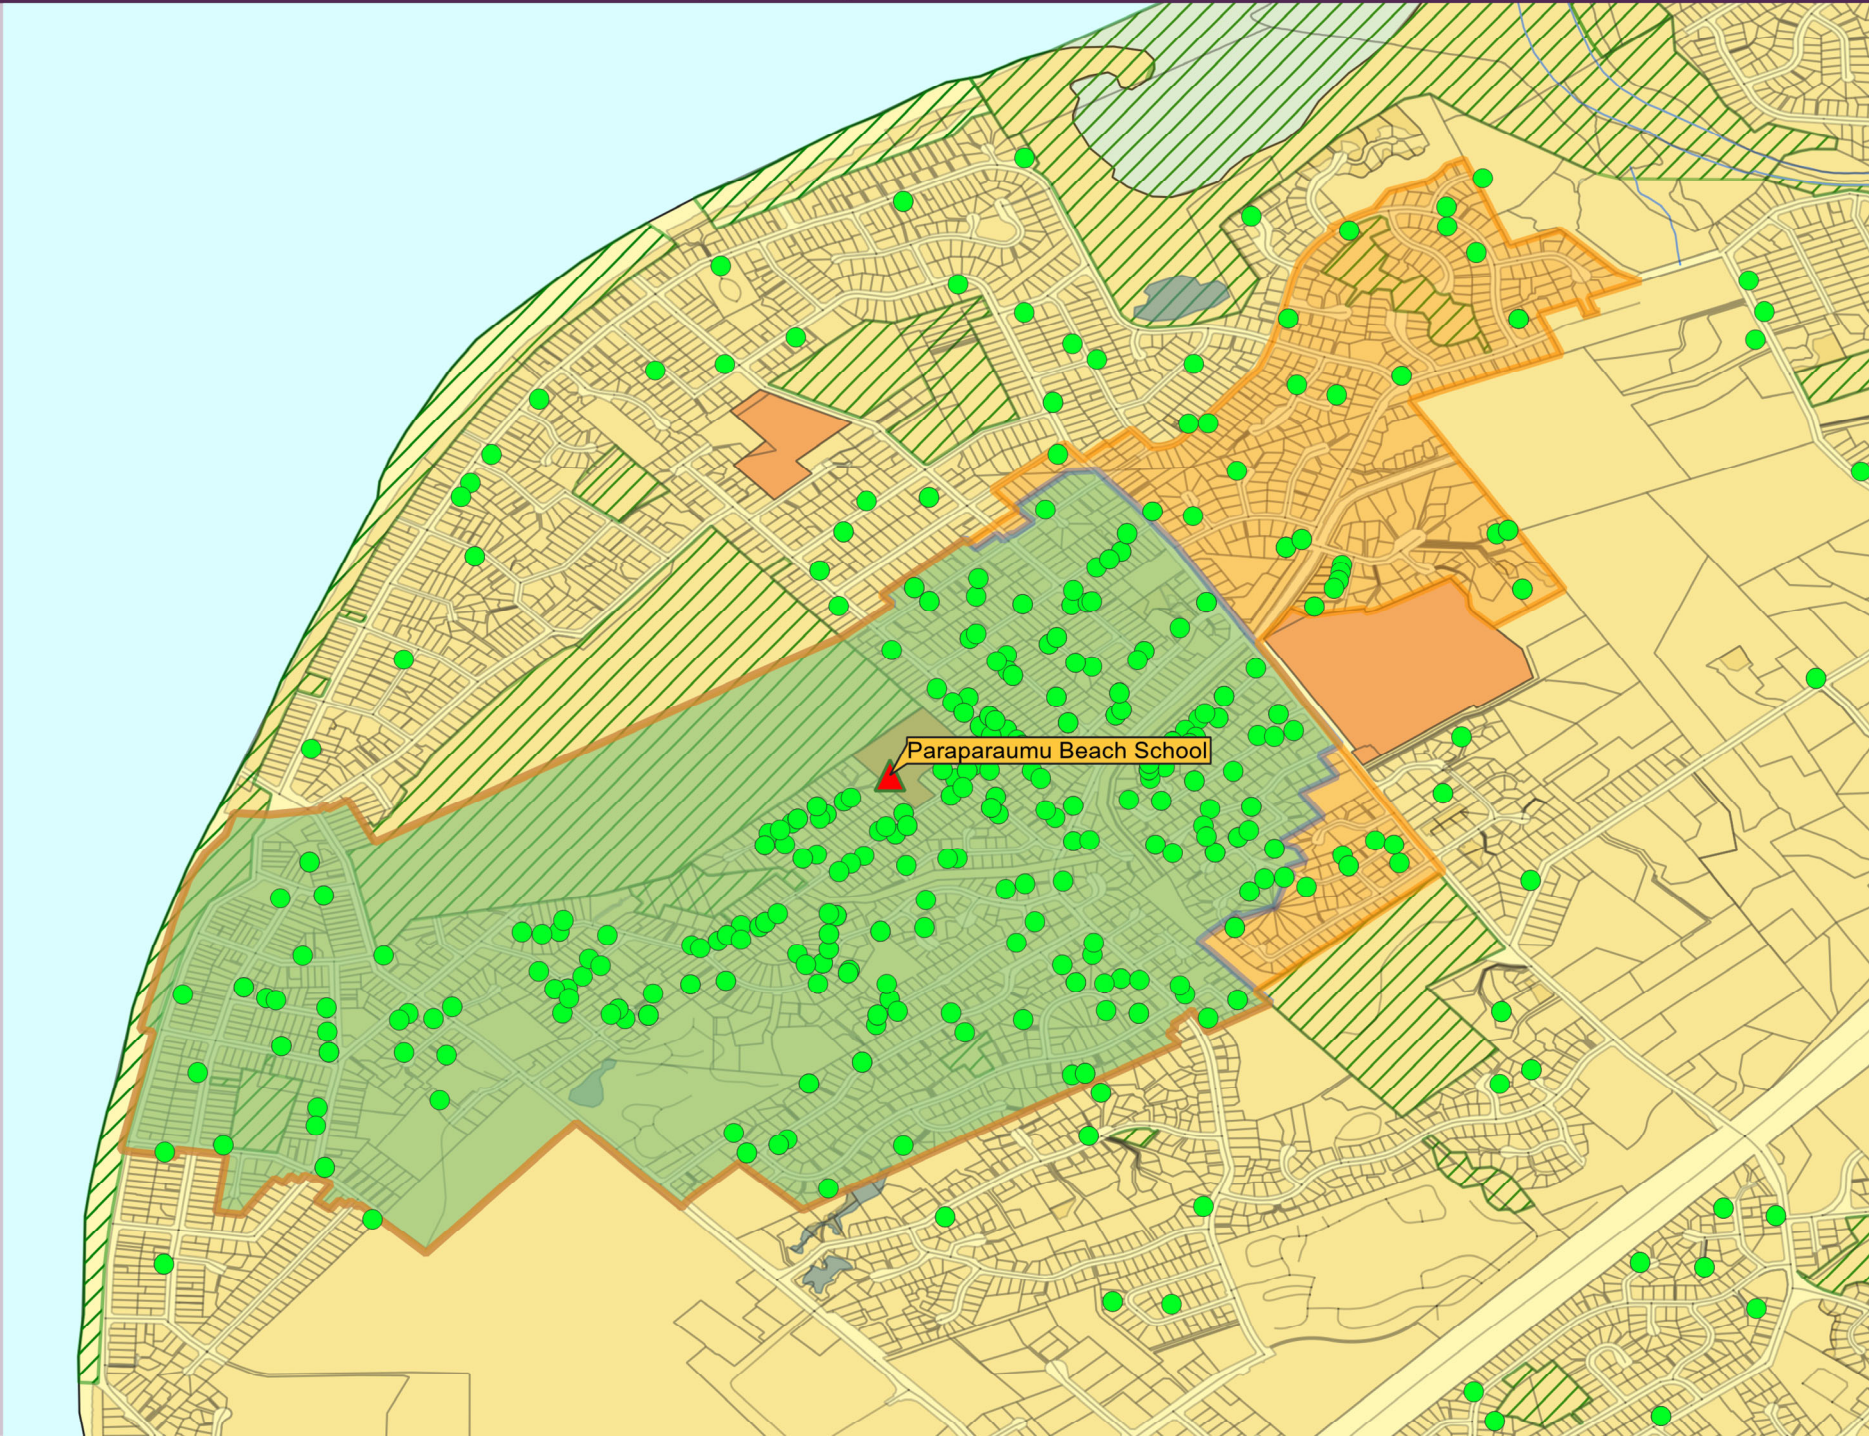

# Paraparaumu Beach School Current + Proposed Enrolment Scheme Dot Map - September 2023

Note: Geocoded Students are from the March 2023 Rolls.

## Map Legend:

- ▲ Paraparaumu Beach School
- Paraparaumu Beach School Students - March 2023
- ▭ Proposed Updated Paraparaumu Beach School Enrolment Scheme
- ▭ Paraparaumu Beach School Current Enrolment Scheme

0 250 500 m