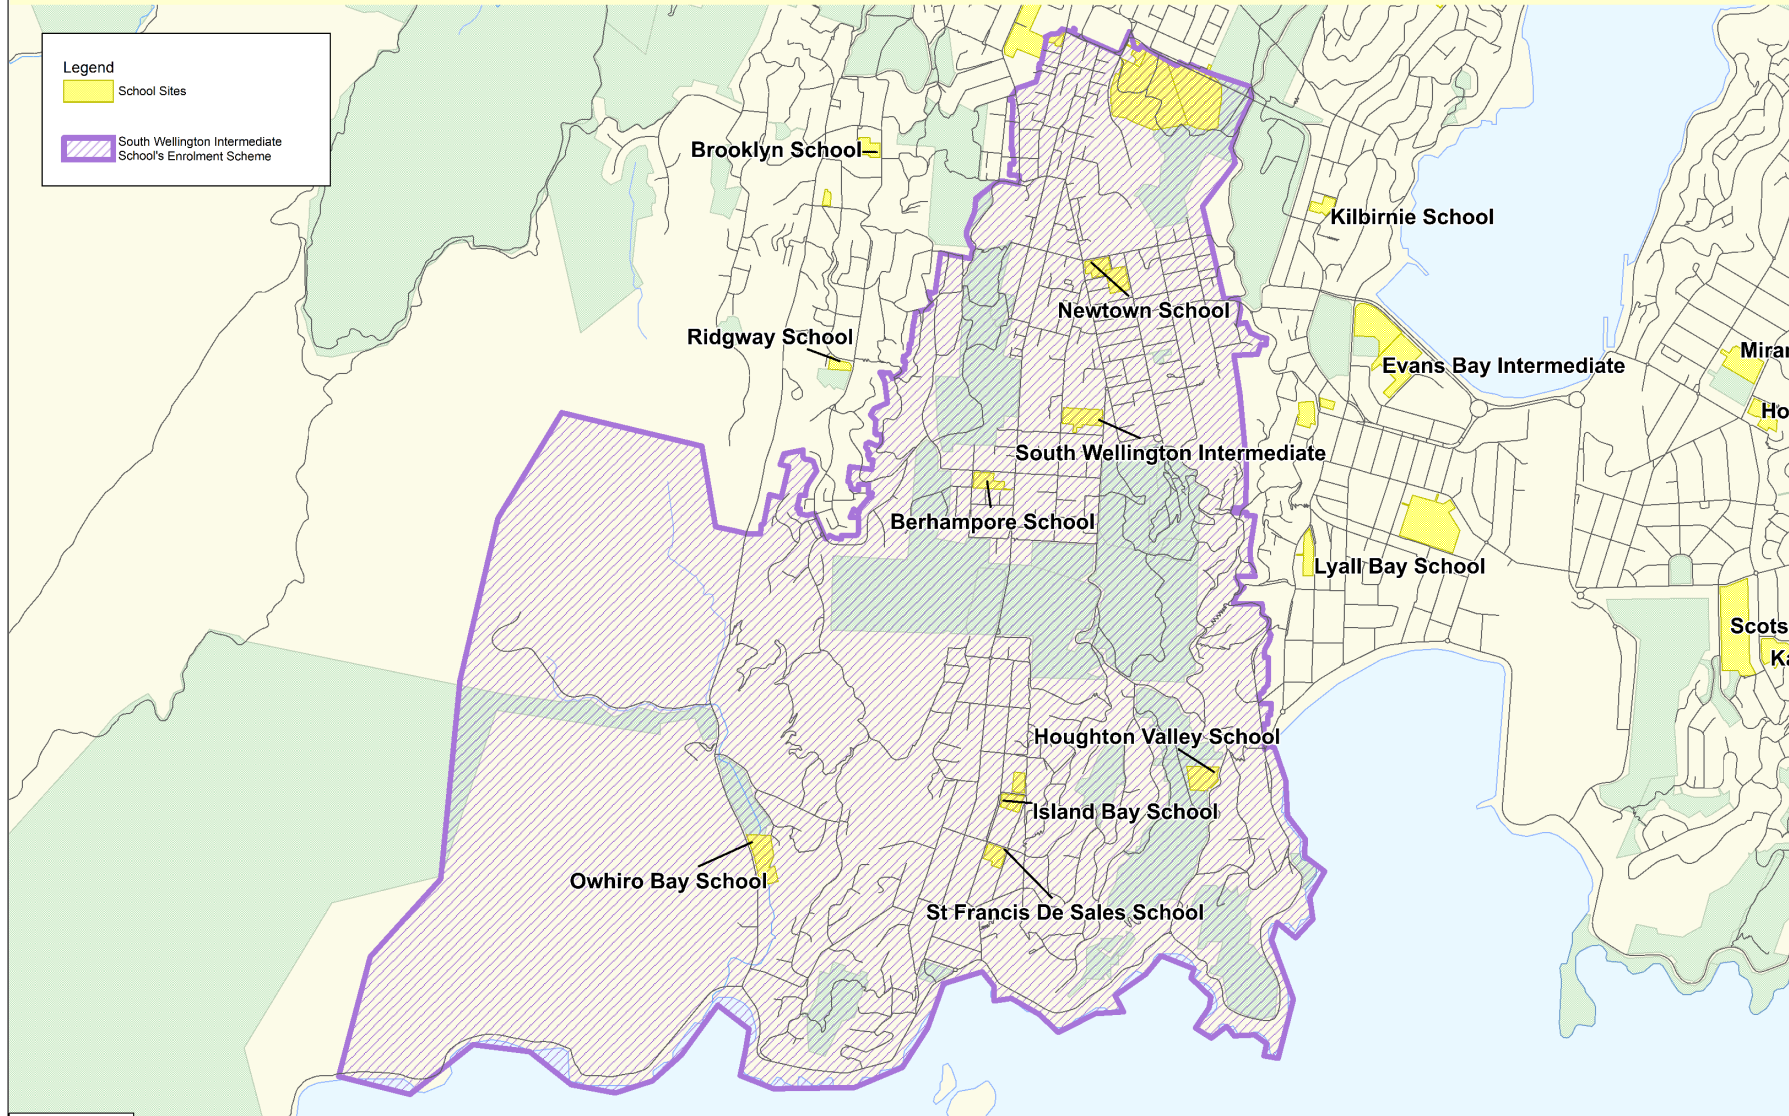

## South Wellington Intermediate School's Enrolment Scheme

**Legend**

- School Sites
- South Wellington Intermediate School's Enrolment Scheme

Printed June 2021  
Land information sourced from LINZ data.  
Crown and Critchlow Copy Right Reserved.