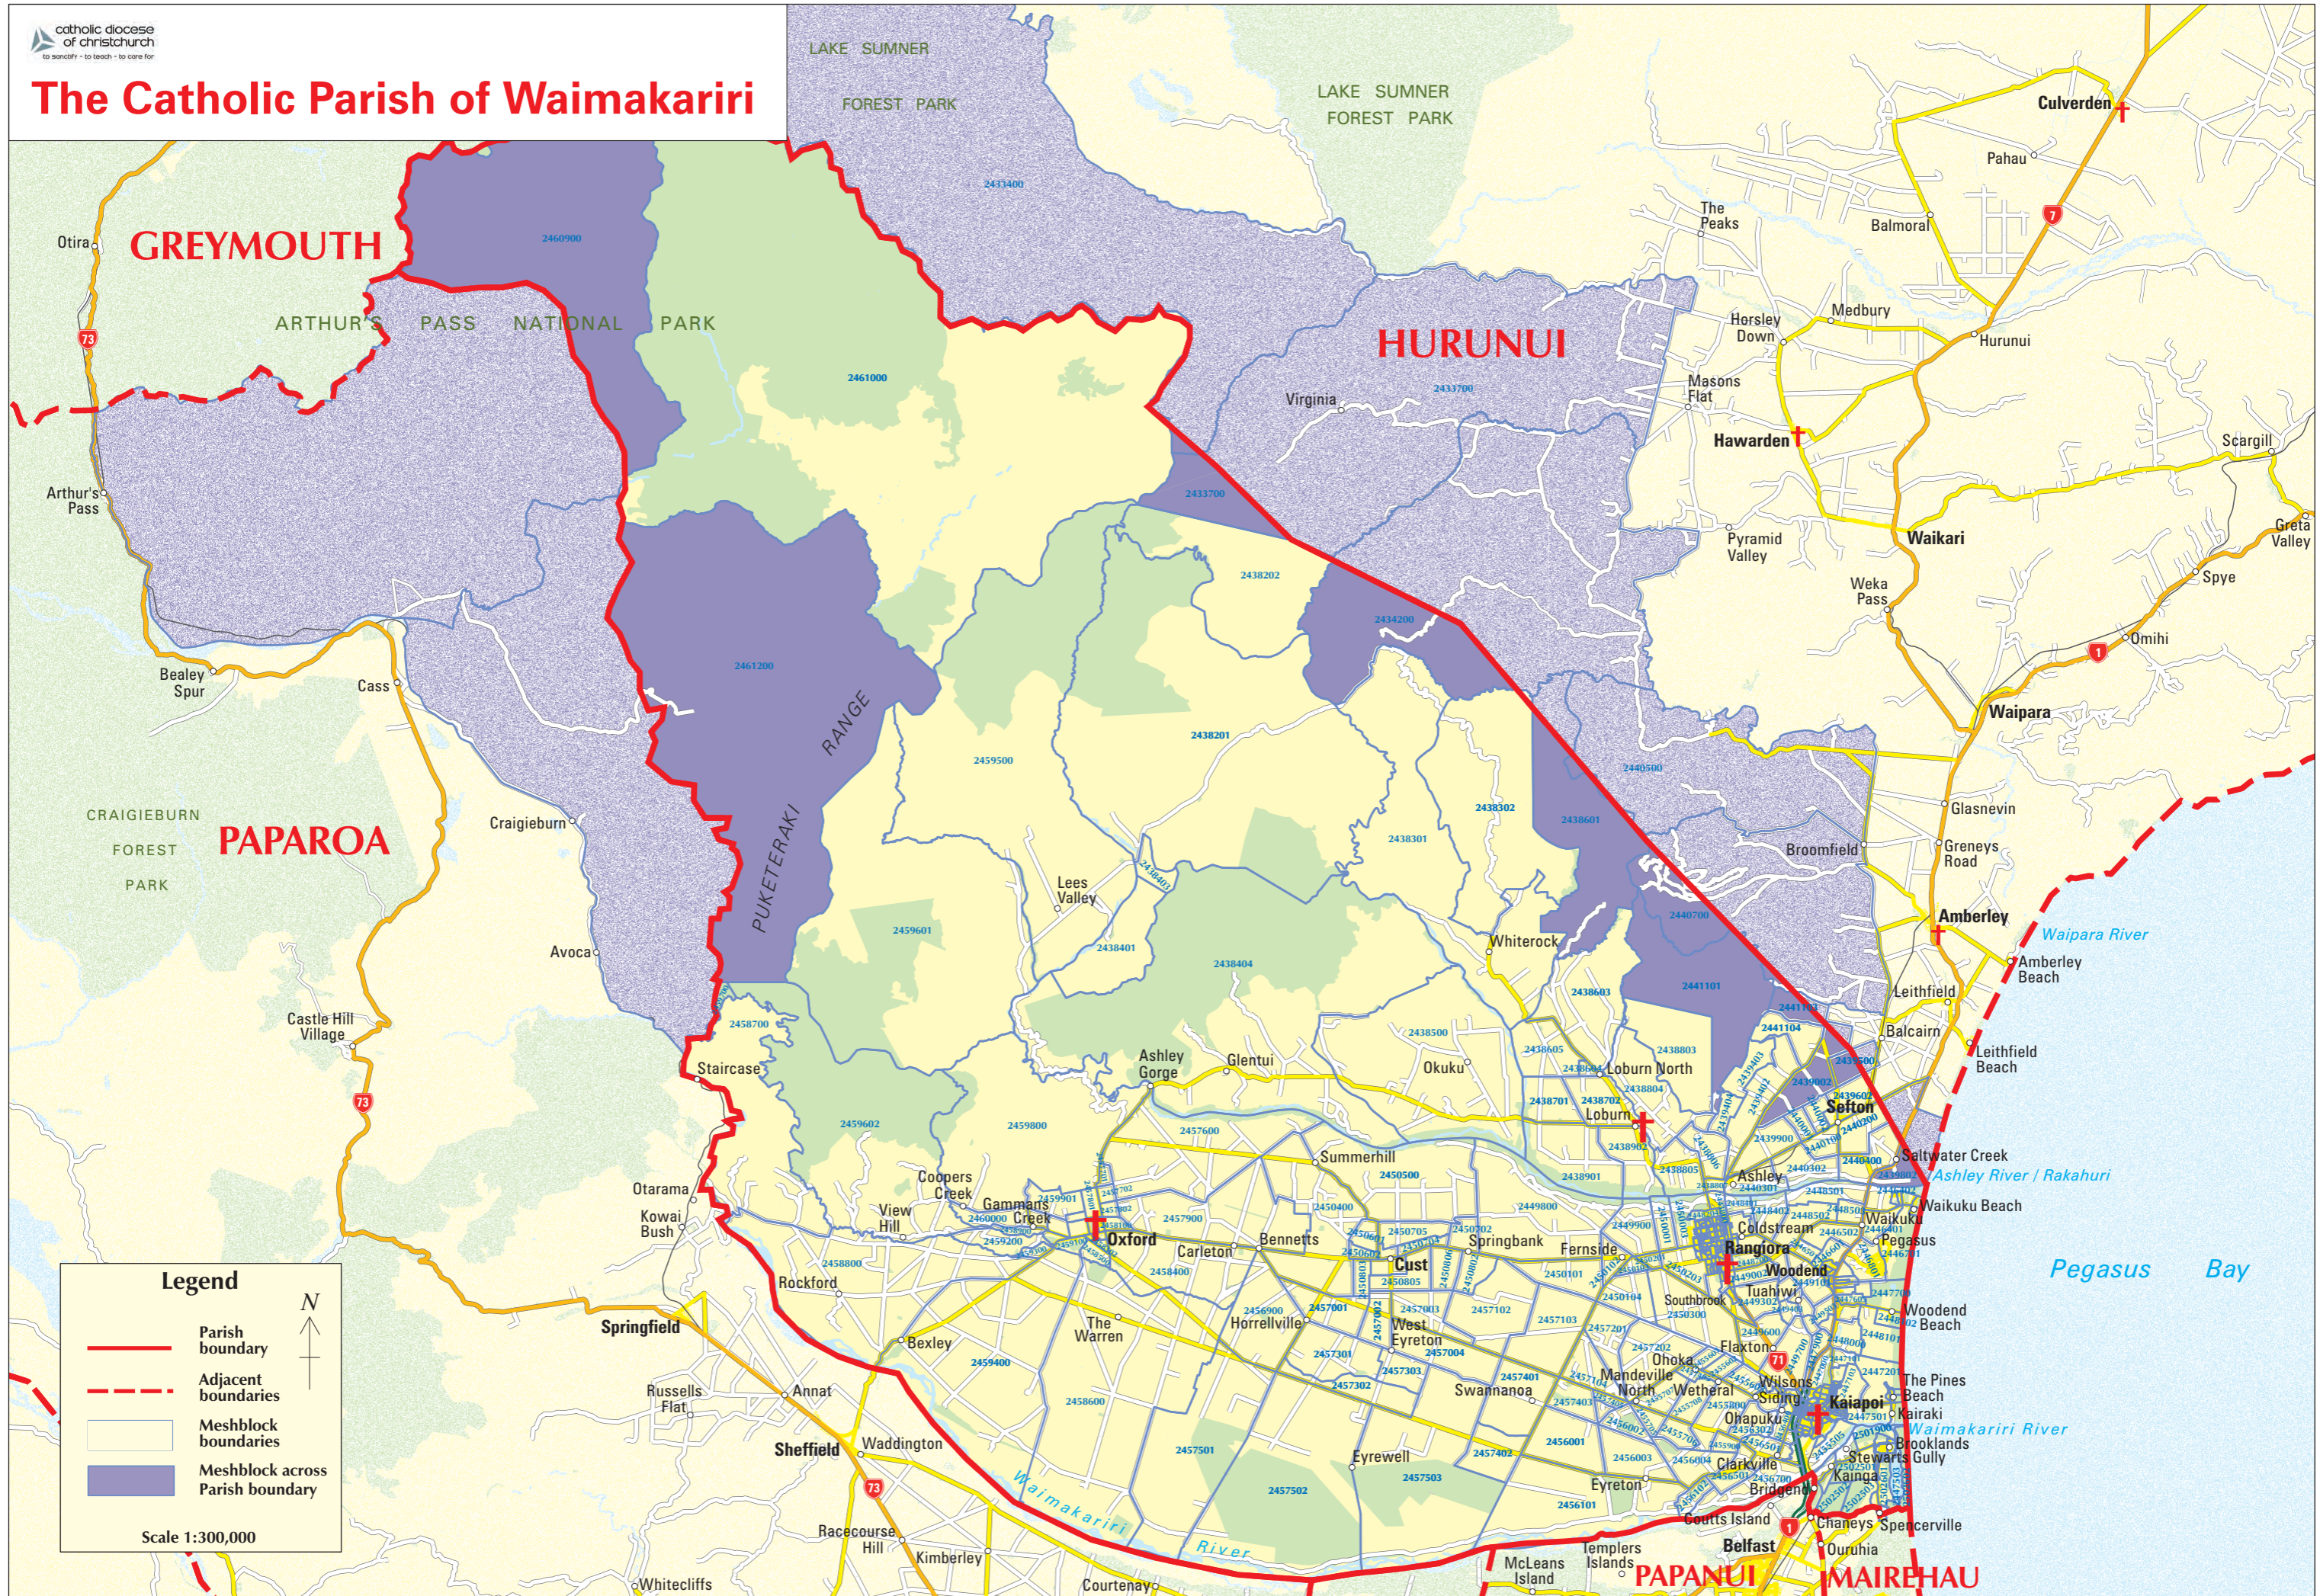

The Catholic Parish of Waimakariri

Legend

- Parish boundary
- Adjacent boundaries
- Meshblock boundaries
- Meshblock across Parish boundary

Scale 1:300,000